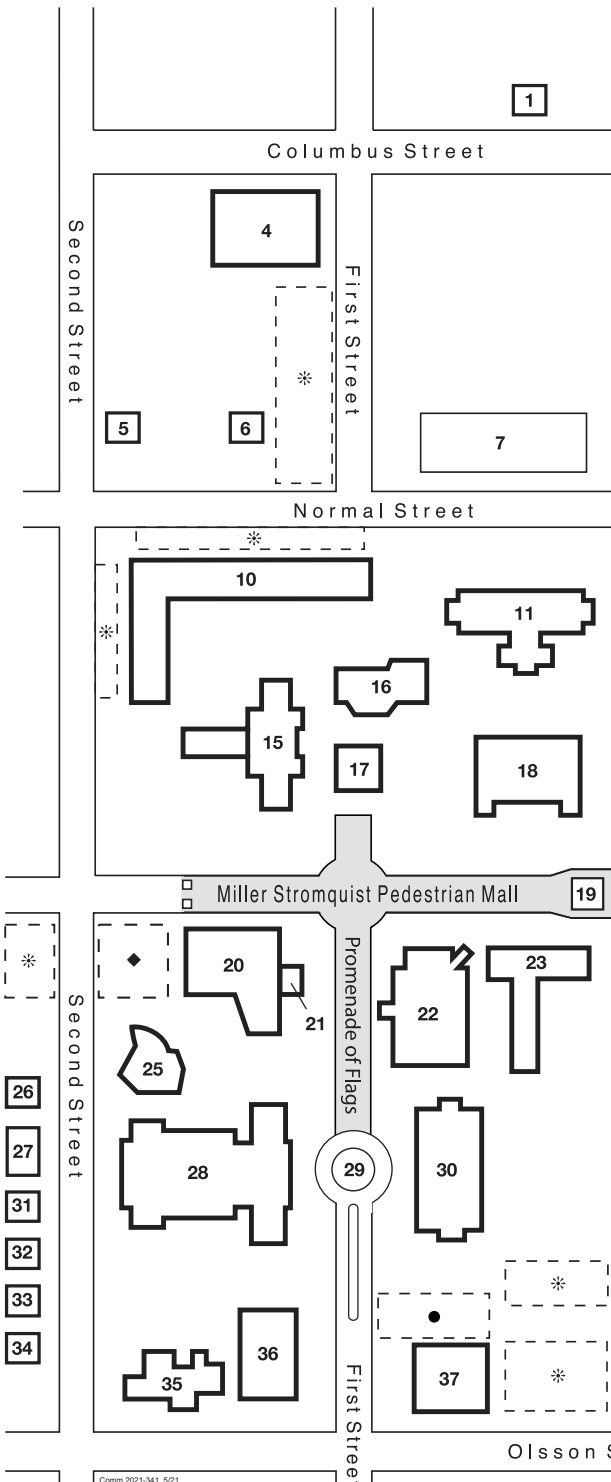

Welcome to

335 E SWENSSON ST
LINDSBORG, KS 67456
(785) 227-3380

Campus Map Location Key

- | | | |
|--|--|--|
| <ul style="list-style-type: none"> 1 Columbus House 2 Softball Fields 3 Soccer Field 4 Johnson Maintenance Building 5 Mora House 6 Strom House 7 Dr. Emory Lindquist Tennis Center 8 Clyde & Glenn Lindstrom Field at Anderson Stadium 9 Anderson Baseball Field 10 New Residence Hall 11 Warner Hall 12-14 Hahn/Stroble-Gibson Athletic Complex <ul style="list-style-type: none"> Athletic Department Coaches Offices Hahn Gymnasium Sports Information Stroble-Gibson Centennial Center 15 Wallerstedt Library <ul style="list-style-type: none"> Archives Art Curator ACE Department Lindquist Hall Teacher Education Department Writing Center 16 Wallerstedt Social Science Center <ul style="list-style-type: none"> Business Department Criminal Justice Department History/Political | <ul style="list-style-type: none"> Science Department Psychology Department 17 Amphitheatre 18 Pihlblad Memorial Union <ul style="list-style-type: none"> Cafeteria Career Services Counseling Services Health Services Levin Room Mail Services Sodexo Offices Student Development Office Swede Nation Station Swede Spot 19 Welcome Pavilion 20-21 Nelson Science Center <ul style="list-style-type: none"> Biology Department Chemistry Department Computer Labs and Services (IT) Department Math Department Physics Department Science Labs 22 Bud Pearson Swedish Chapel & J.E. and L.E. Mabee Welcome Center <ul style="list-style-type: none"> Admissions Campus Pastor International Student Advising 23 Anna Marm Hall 24 Gregory Hall 25 Burnett Center <ul style="list-style-type: none"> Burnett Theatre 26 Dalarna House 27 Sjögren House <ul style="list-style-type: none"> Advancement Office Alumni Office | <ul style="list-style-type: none"> 28 Presser Hall <ul style="list-style-type: none"> Business Office Communications English/Communication/Theatre Departments Financial Aid Human Resources Messiah Ticket Office Music Department President's Office Publications Registrar/Enrollment Services/Institutional Research Religion/Philosophy Departments Vice President for Academic & Student Affairs 29 Stolz Circle 30 Alma Swensson Hall 31 Sandzén Guest House 32 Chi Rho/Sloyd Cottage 33 Sunnemo House 34 Skåne House 35 Mingenback Art Center <ul style="list-style-type: none"> Art & Digital Media Department Mingenback Art Gallery 36 Birger Sandzén Memorial Art Gallery 37 Messiah Lutheran Church 38 Swede Suites Webmaster <ul style="list-style-type: none"> Remote location (appoint. only) |
|--|--|--|