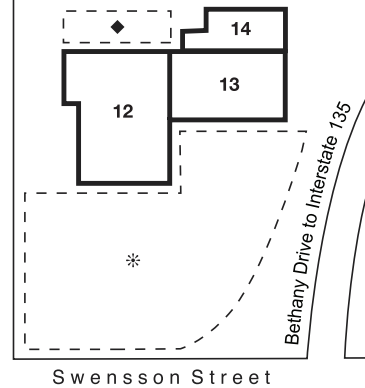

Welcome to

335 E SWENSSON ST
LINDSBORG, KS 67456
(785) 227-3380

Campus Map Location Key

- | | | |
|--|--|--|
| <ul style="list-style-type: none"> 1 Columbus House 2 Softball Fields 3 Soccer Field 4 Johnson Maintenance Building 5 Mora House 6 Strom House 7 Dr. Emory Lindquist Tennis Center 8 Clyde & Glenn Lindstrom Field at Anderson Stadium 9 Anderson Baseball Field 10 New Residence Hall 11 Warner Hall 12-14 Hahn/Stroble-Gibson Athletic Complex <ul style="list-style-type: none"> Athletic Department Coaches Offices Hahn Gymnasium Sports Information Stroble-Gibson Centennial Center 15 Wallerstedt Library <ul style="list-style-type: none"> Archives Art Curator ACE Department Lindquist Hall Teacher Education Department Writing Center 16 Wallerstedt Social Science Center <ul style="list-style-type: none"> Business Department Criminal Justice Department History/Political | <ul style="list-style-type: none"> Science Department Psychology Department 17 Amphitheatre 18 Pihlblad Memorial Union <ul style="list-style-type: none"> Cafeteria Career Services Counseling Services Health Services Levin Room Mail Services Sodexo Offices Student Development Office Swede Nation Station Swede Spot 19 Welcome Pavilion 20-21 Nelson Science Center <ul style="list-style-type: none"> Biology Department Chemistry Department Computer Labs and Services (IT) Department Math Department Physics Department Science Labs 22 Bud Pearson Swedish Chapel & J.E. and L.E. Mabee Welcome Center <ul style="list-style-type: none"> Admissions Campus Pastor International Student Advising 23 Anna Marm Hall 24 Gregory Hall 25 Burnett Center <ul style="list-style-type: none"> Burnett Theatre 26 Dalarna House 27 Sjögren House <ul style="list-style-type: none"> Advancement Office Alumni Office | <ul style="list-style-type: none"> 28 Presser Hall <ul style="list-style-type: none"> Business Office Communications English/Communication/Theatre Departments Financial Aid Human Resources Messiah Ticket Office Music Department President's Office Publications Registrar/Enrollment Services/Institutional Research Religion/Philosophy Departments Vice President for Academic & Student Affairs 29 Stolz Circle 30 Alma Swensson Hall 31 Sandzén Guest House 32 Chi Rho/Sloyd Cottage 33 Sunnemo House 34 Skåne House 35 Mingenback Art Center <ul style="list-style-type: none"> Art & Digital Media Department Mingenback Art Gallery 36 Birger Sandzén Memorial Art Gallery 37 Messiah Lutheran Church 38 Swede Suites Webmaster <ul style="list-style-type: none"> Remote location (appoint. only) |
|--|--|--|